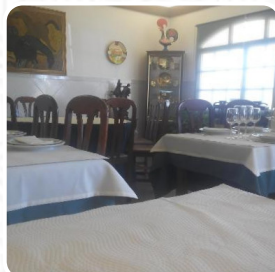

Você pode encontrar um cardápio extenso do O Parque Dos Leitoes em [Arraiolos](#) com todos os 11 comida e bebidas no cardápio. Para ofertas sazonais ou semanais, entre em contato com o proprietário por telefone ou usando as informações de contato no site. Se estiver procurando pratos de peixe e frutos do mar deliciosos, acesse O Parque Dos Leitoes, onde a apresentada magnífica culinária portuguesa é a escolha perfeita. Este Pousada oferece **pratos, que são típicos de todo o continente europeu**. Claro, a bebida certa para acompanhar a refeição é indispensável; para isso, este **gastropub** oferece a você uma grande diversidade de bebidas alcoólicas refinado e regionais como cerveja ou vinho, no bar também podes relaxar com uma *cerveja* ou outras bebidas alcoólicas e não alcoólicas. Neste casa de hospitalidade, também há uma extensa variedade de especialidades de café e chá para não esquecer. Se estiver procurando pratos de peixe e frutos do mar deliciosos, acesse O Parque Dos Leitoes, onde a apresentada **magnífica culinária portuguesa** é a escolha perfeita. Este Pousada oferece **pratos, que são típicos de todo o continente europeu**. Claro, a bebida certa para acompanhar a refeição é indispensável; para isso, este **gastropub** oferece a você uma grande diversidade de bebidas alcoólicas refinado e regionais como cerveja ou vinho, no bar também podes relaxar com uma **cerveja** ou outras bebidas alcoólicas e não alcoólicas. Neste casa de hospitalidade, também há uma extensa variedade de **especialidades de café e chá** para não esquecer.